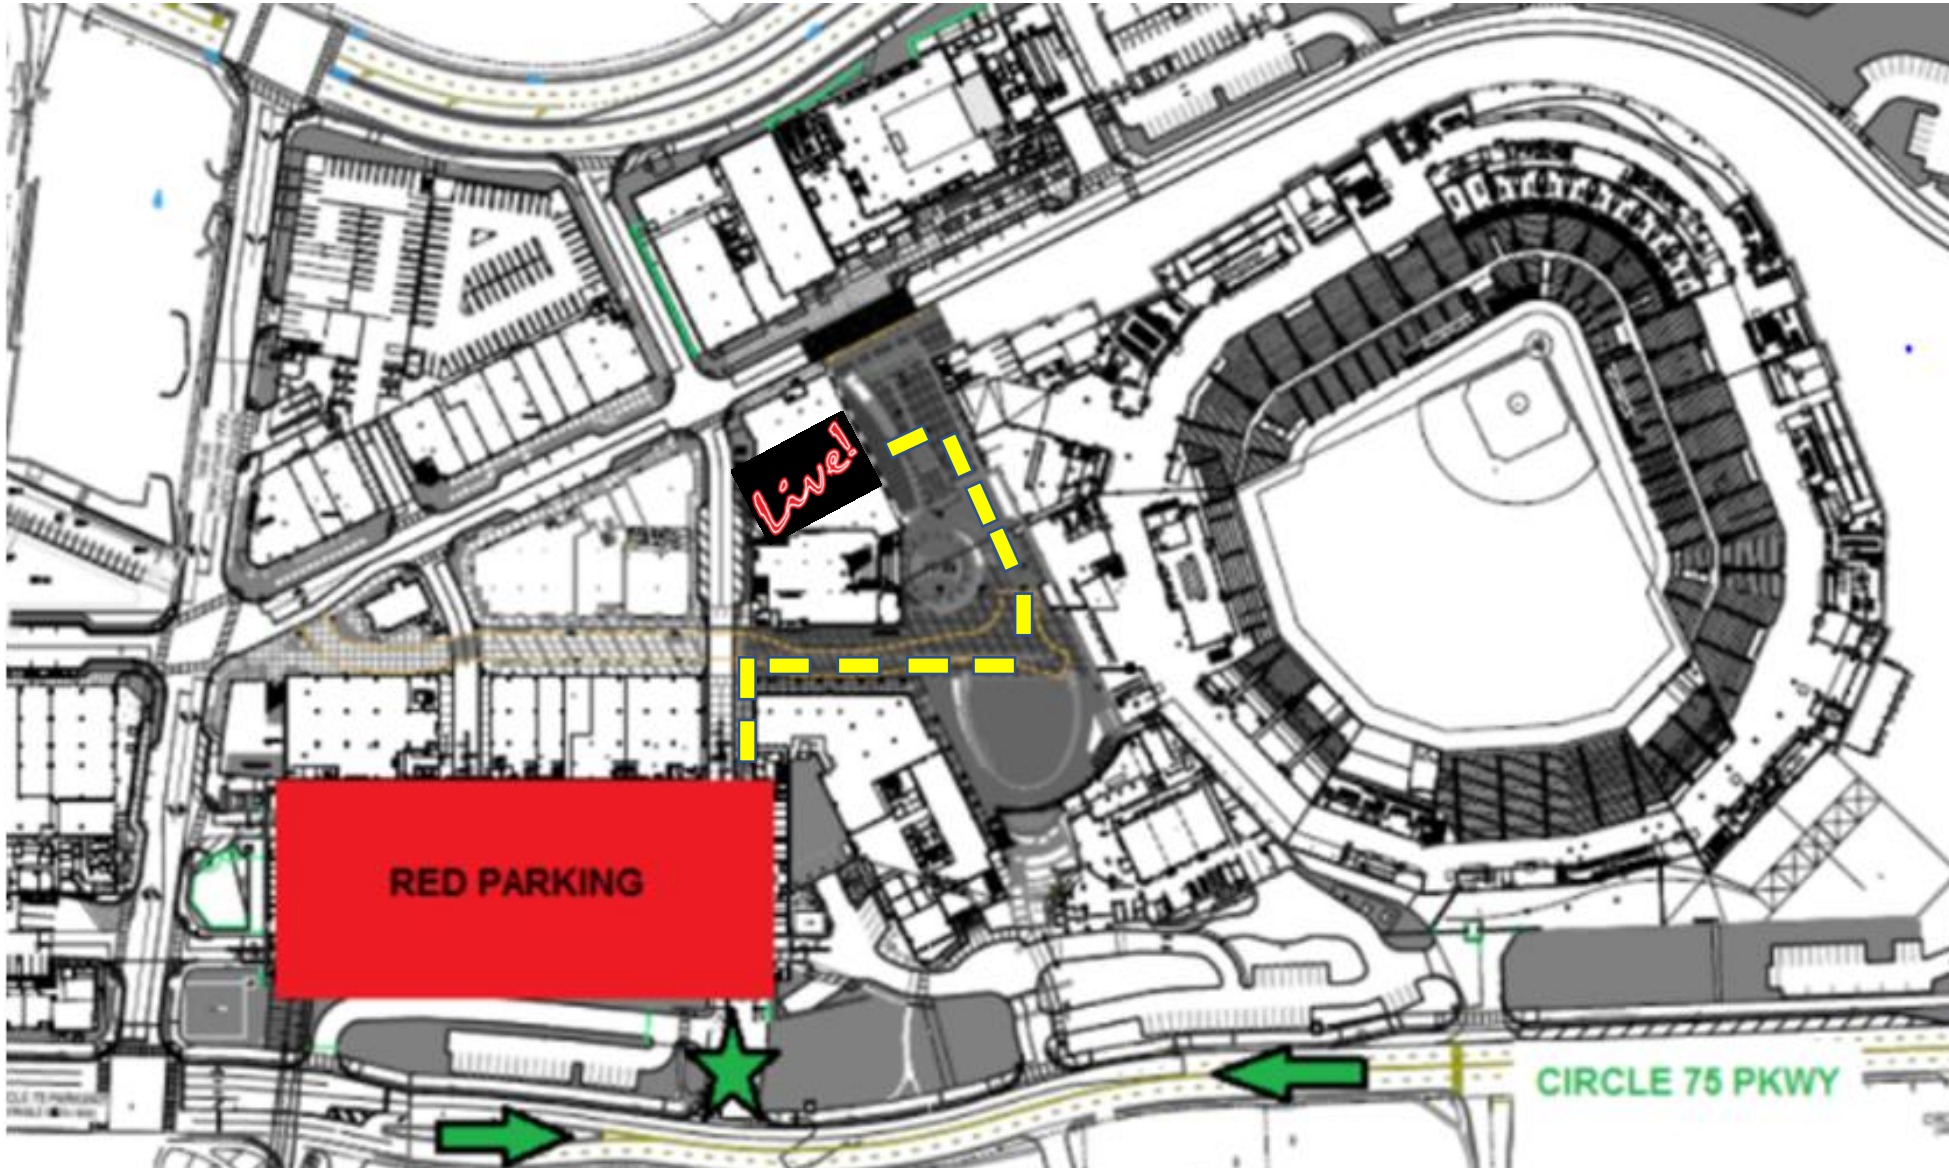

Live! at the Battery Atlanta [RED Parking Garage]

Parking Instructions:

In the RED Parking Garage, park as closely to the third floor as possible as it is ground level with Live! at the Battery.

Once you walk out of the Garage, make a right as if you are walking towards the stadium.

You will see a large water fountain on your left hand side.

Live! at the Battery is located just past the fountain, directly in front of the Right Field Gate entrance to SunTrust Park.